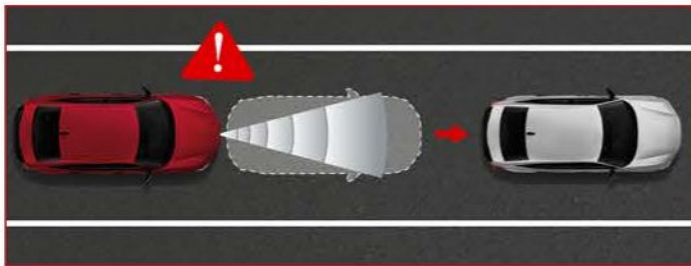

Honda SENSING

*Honda SENSING alerts and assists drivers to drive safely on the road. Honda SENSING functions best in conducive weather and visibility conditions. Keep the camera clean and unobstructed for optimum performance. Despite the capabilities of Honda SENSING, drivers remain responsible for safely operating the vehicle and avoiding collisions. Drivers should always keep their hands on the steering wheel and be in control of their driving behaviour at all times.

LANE DEPARTURE WARNING

Steering wheel vibrations alert you if you move out of your lane unintentionally.

ROAD DEPARTURE MITIGATION

If you get too close to the edge of the road, steering correction gently moves you back into your lane.

LANE KEEP ASSIST SYSTEM

Steering assistance moves you back to the centre of the lane if you veer too close to lane markings.

FORWARD COLLISION WARNING

Audio and visual warnings are triggered when there's an increasing risk of collision.