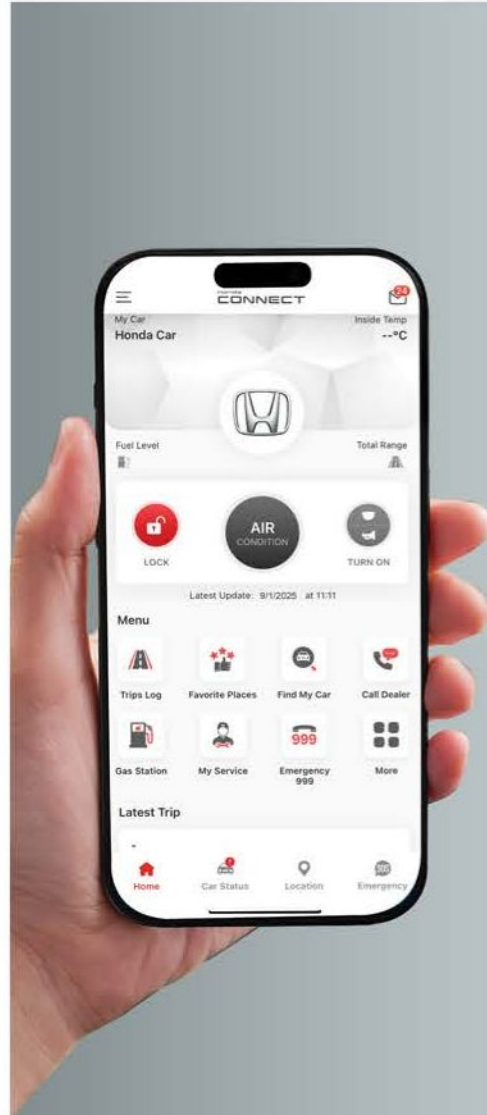

Pull to park. Push to go. Sleek and effortless all the way.

3 DRIVING MODES

Your drive, your way. Go full on SPORT, choose an ECON ride or NORMAL mode.

MOST DESIRED CONNECTION

A driving experience made even more desirable. Tech advancements within the cabin always keep you connected.

DISPLAY AUDIO

Scroll through a brilliant infotainment screen that brings the full Apple CarPlay™ or Android Auto™ Connectivity* experience to life.

Honda with Google built-in

Offers a suite of features to ease connectivity.

SLEEK KEY CARD

Compact and convenient, the Sleek Key Card is all you need to go.

SAFETY

AUTOMATIC COLLISION DETECTION

Automatically calls for help if an accident is detected.

SECURITY ALARM DETECTION

Sends an alert if your car's security alarm is triggered.

EMERGENCY CALL

Call your emergency contacts easily with just a few taps of your phone.

CONVENIENCE

CAR STATUS

Get an overview of your car's important systems plus fuel, battery, lock and airbag status.

REMOTE VEHICLE CONTROL