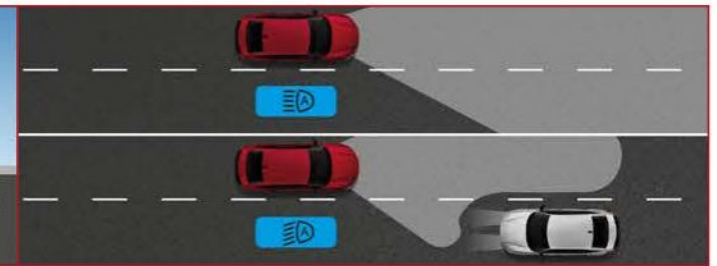

LANE KEEP ASSIST SYSTEM

Steering assistance moves you back to the centre of the lane if you veer too close to lane markings.

FORWARD COLLISION WARNING

Audio and visual warnings are triggered when there's an increasing risk of collision.

COLLISION MITIGATION BRAKING SYSTEM

To reduce the impact of a collision, brakes are applied automatically.

AUTO HIGH BEAM

Gain the clearest views at night as Civic automatically switches between high beam and low beam.