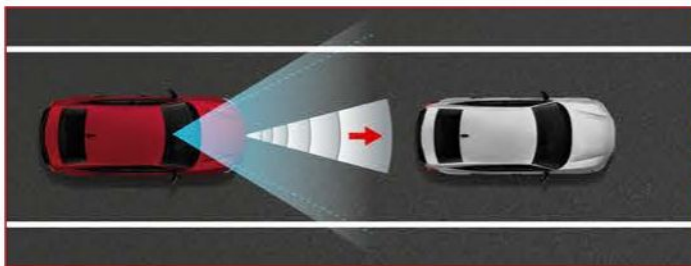

LANE KEEP ASSIST SYSTEM

Steering assistance moves you back to the centre of the lane if you veer too close to lane markings.

FORWARD COLLISION WARNING

Audio and visual warnings are triggered when there's an increasing risk of collision.

COLLISION MITIGATION BRAKING SYSTEM

To reduce the impact of a collision, brakes are applied automatically.

AUTO HIGH BEAM

Gain the clearest views at night as Civic automatically switches between high beam and low beam.