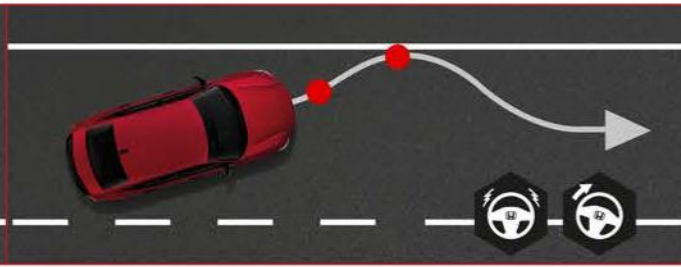

ROAD DEPARTURE MITIGATION

If you get too close to the edge of the road, steering correction gently moves you back into your lane.