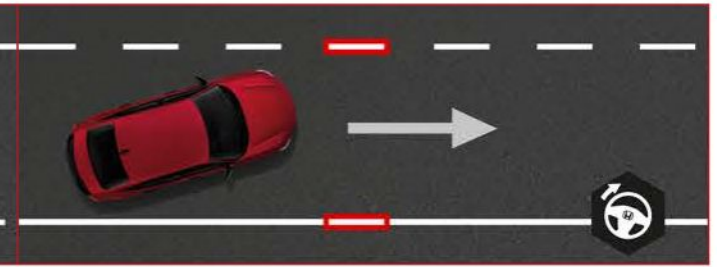

Honda SENSING

*Honda SENSING alerts and assists drivers to drive safely on the road. Honda SENSING functions best in conducive weather and visibility conditions. Keep the camera clean and unobstructed for optimum performance. Despite the capabilities of Honda SENSING, drivers remain responsible for safely operating the vehicle and avoiding collisions. Drivers should always keep their hands on the steering wheel and be in control of their driving behaviour at all times.

LANE DEPARTURE WARNING

Steering wheel vibrations alert you if you move out of your lane unintentionally.

ROAD DEPARTURE MITIGATION

If you get too close to the edge of the road, steering correction gently moves you back into your lane.